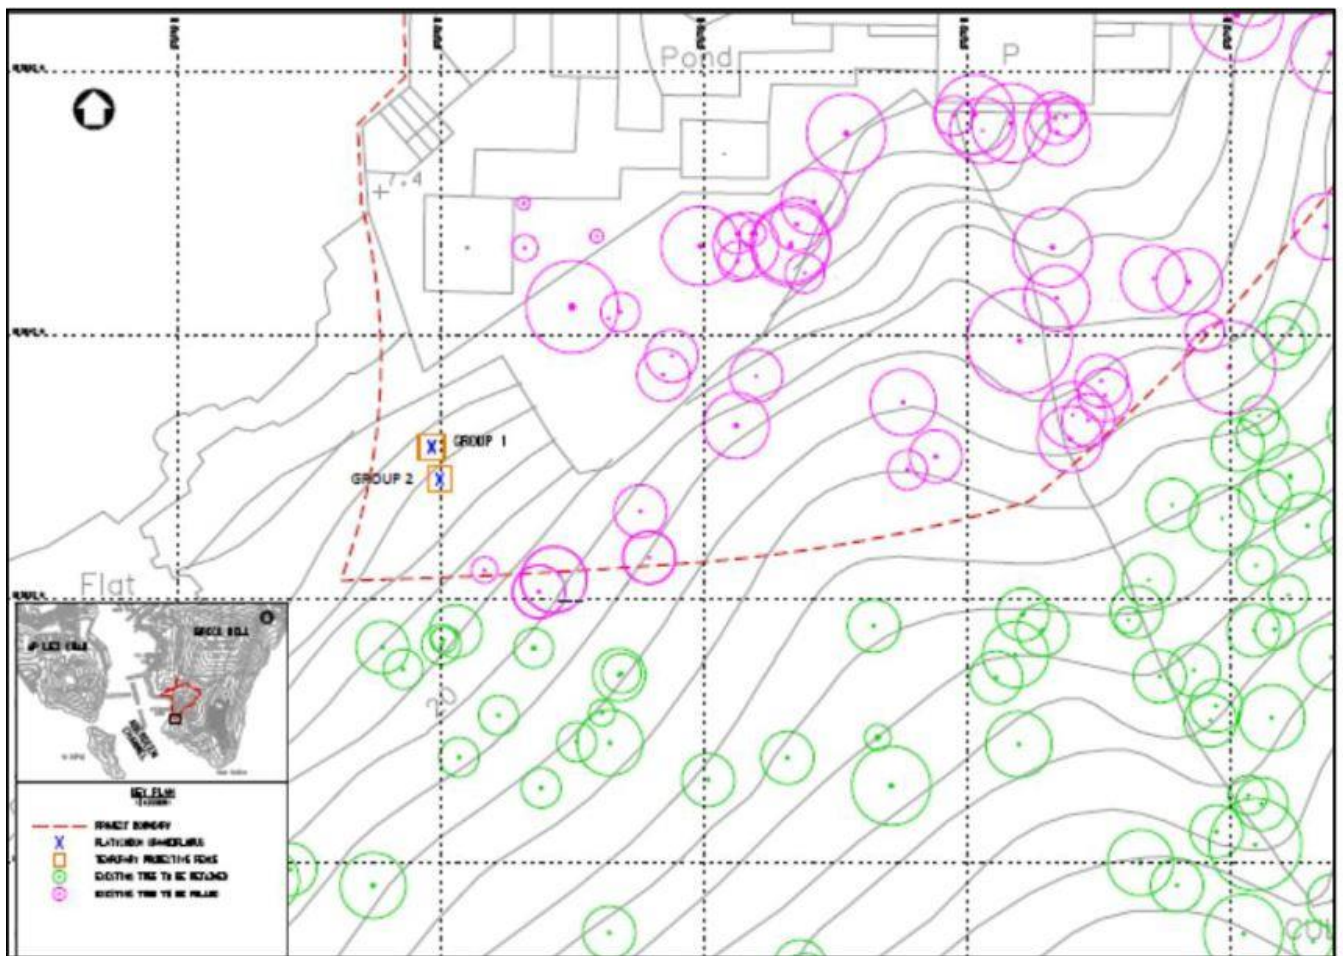

## **L. Ecological Inspection Records**

Figure 1 – Location of Two Groups of *Platycodon Grandiflorus*

Photo 1 – Group 2 of *Platycodon Grandiflorus*

Photo 2 – Current situation of fencing and warning sign

Figure 2: Vantage Point for Roosting Activities of Ardeids in Peak Wintering Season