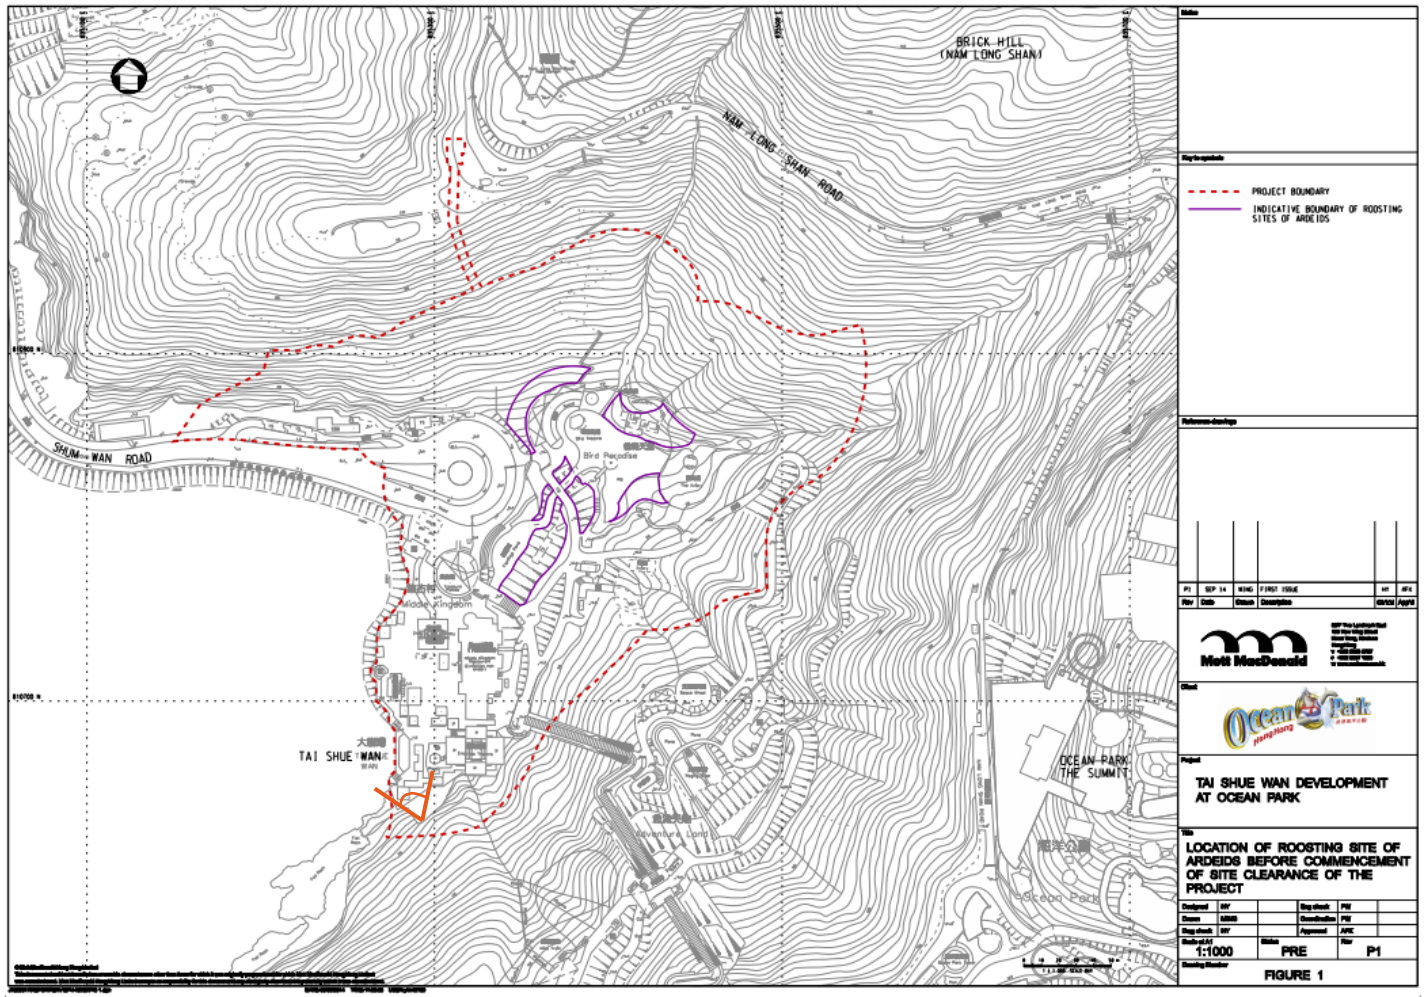

## **L. Ecological Inspection Records**

Figure 1 – Location of Two Groups of *Platycodon Grandiflorus*

Photo 1 – Group 2 of *Platycodon Grandiflorus*

Photo 2 – Current situation of fencing and warning sign

Figure 2: Vantage Point for Roosting Activities of Ardeids in Peak Wintering Season